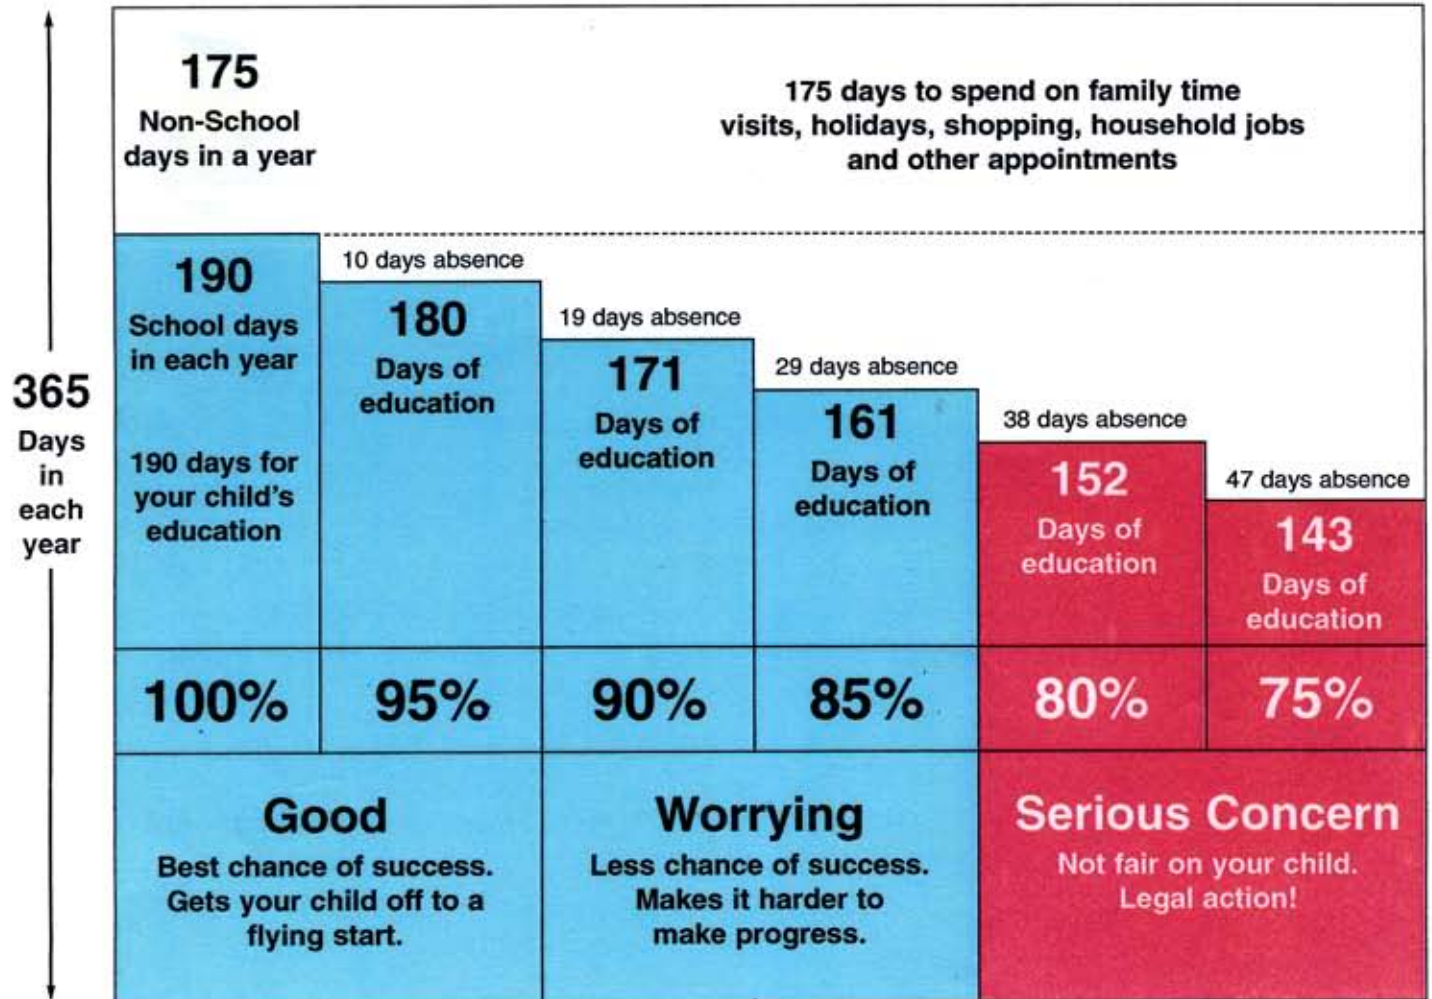

EVERY SCHOOL DAY COUNTS!

- Days off school add up to lost learning.
- Please don't let your children miss out on the education they deserve.
- Every school day counts.

If you are worried about your child's attendance please talk to your school about it or contact the Education Welfare Service on 01793 465797